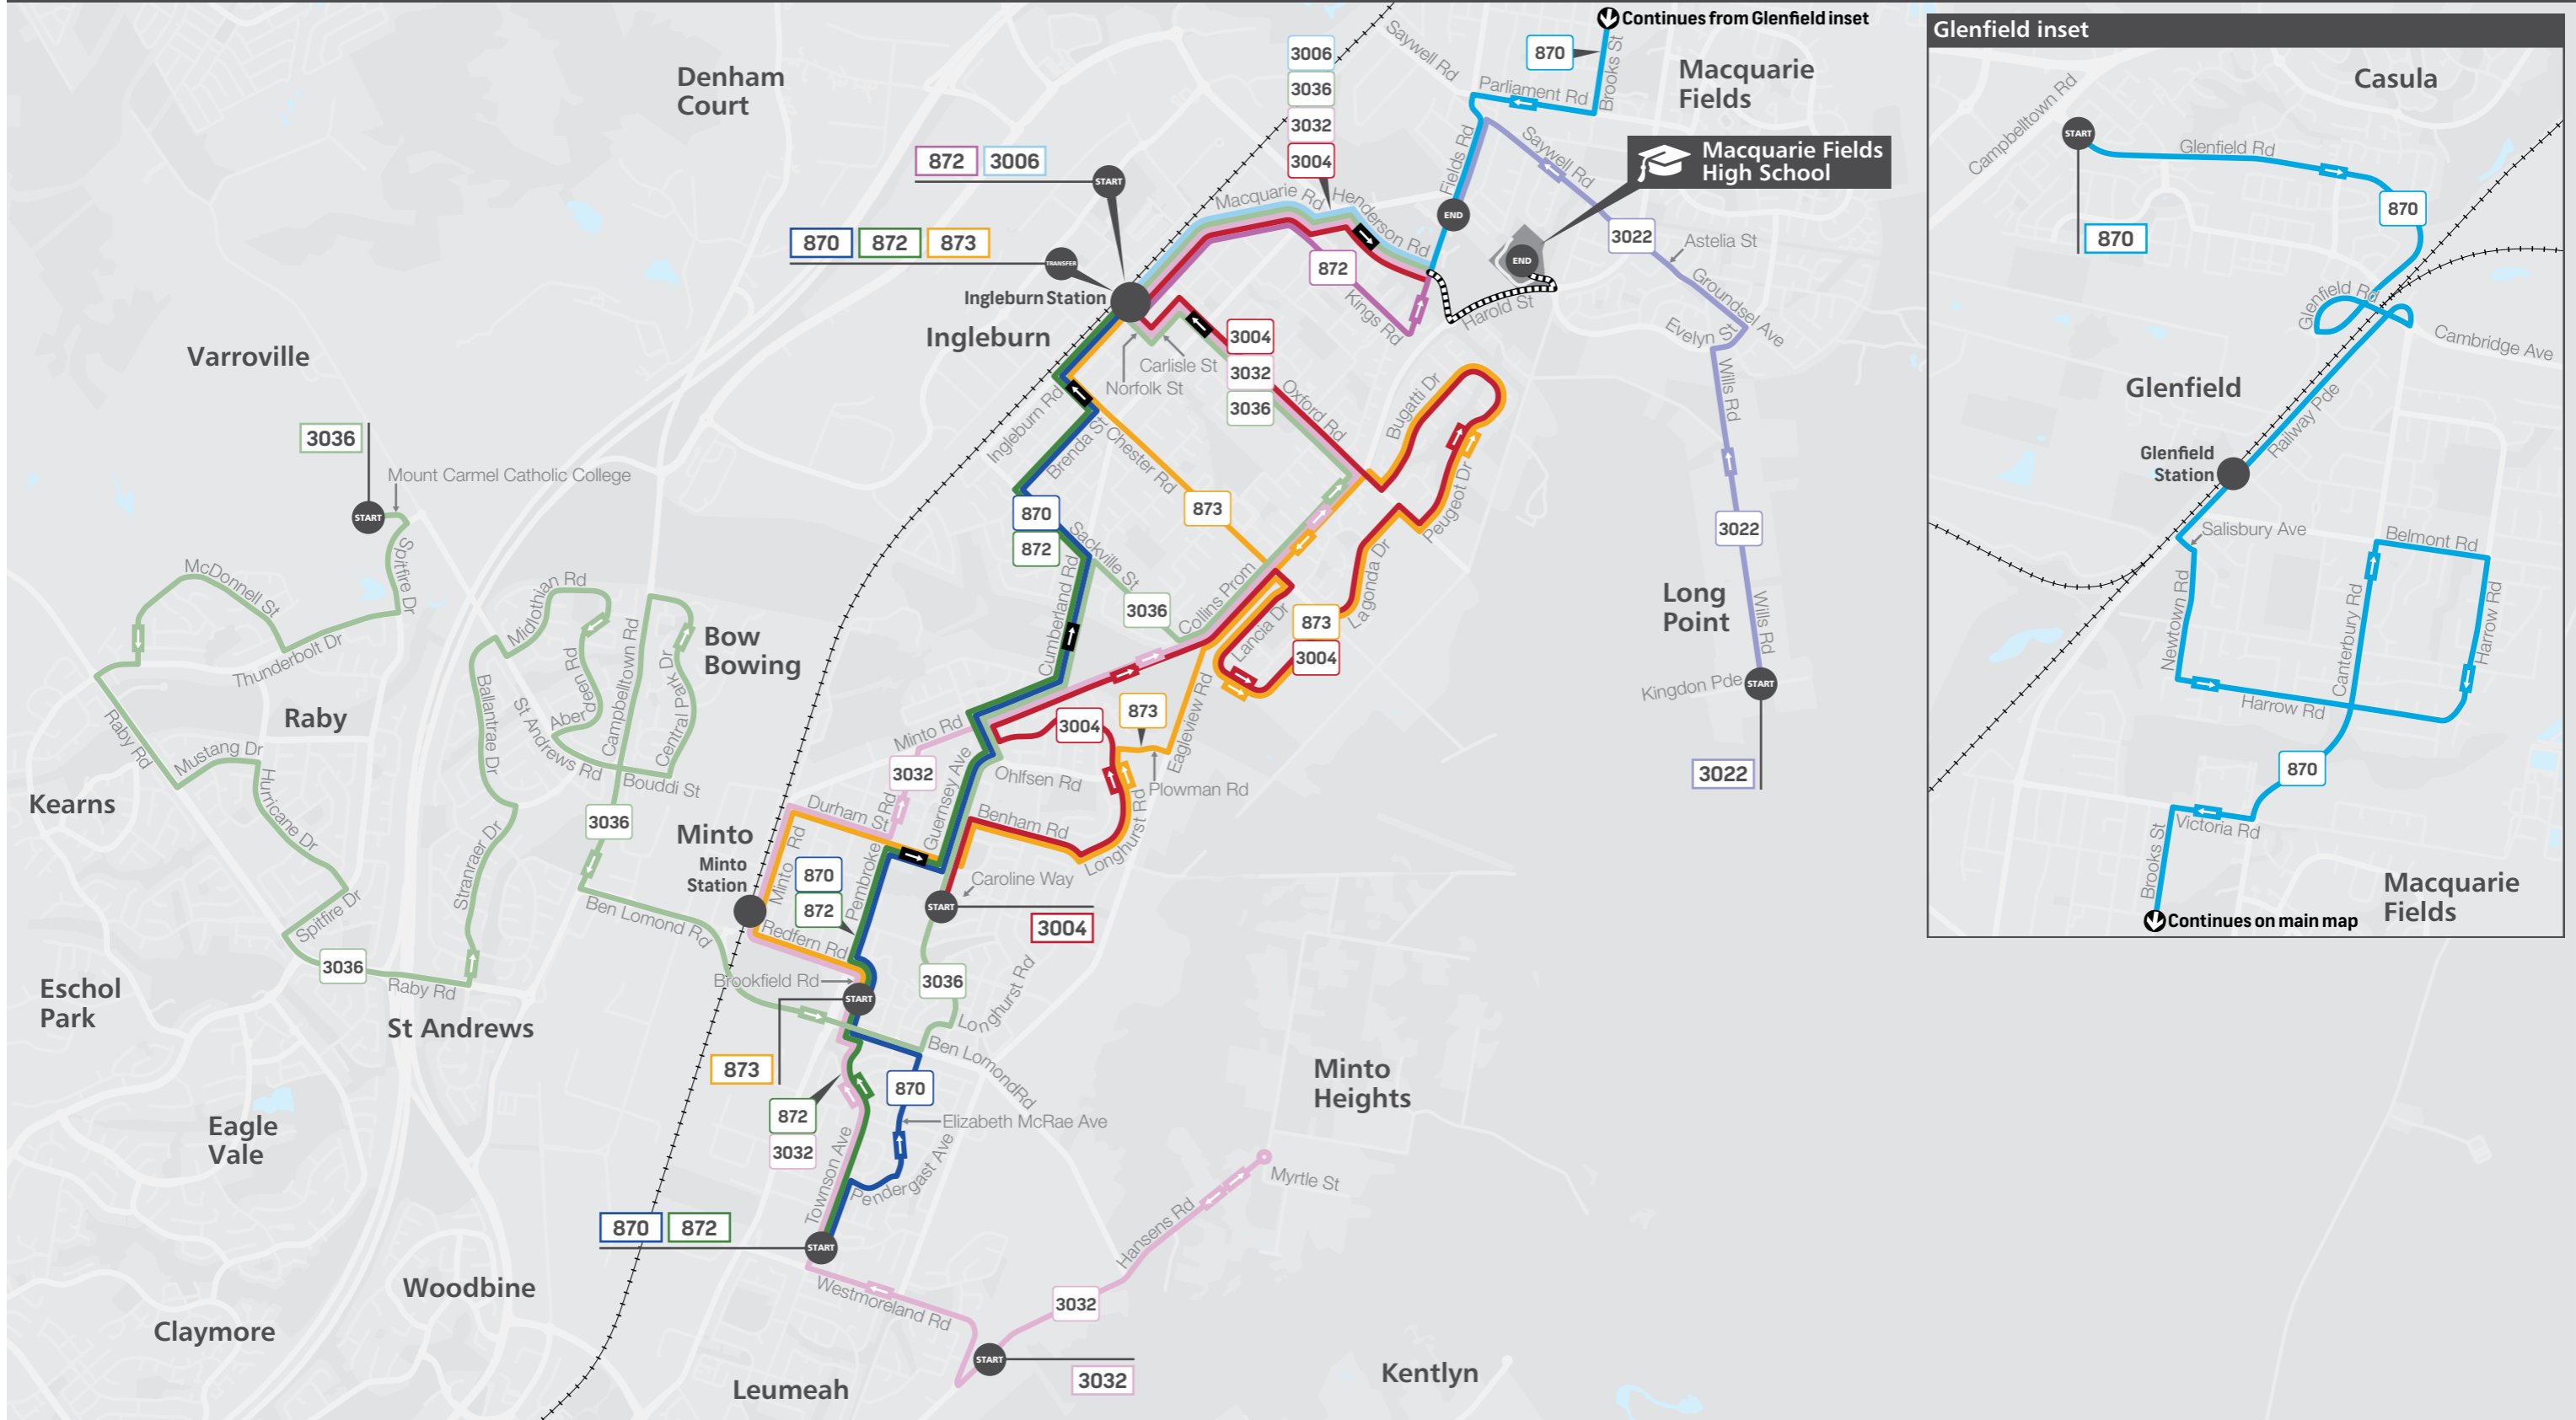

Morning bus route map - see next page

Page 1 of 4

The bus services contained in this timetable are run by Transit Systems.

For the most up-to-date times and travel options, use the Trip Planner or Departures at transportnsw.info. There may be more travel options available than those shown in this timetable.

Times are shown in 24-hour time (e.g. 5am = 05:00, 5pm = 17:00).

Information contained in this timetable is subject to change without notice. It does not include times for minor stops, short term changes, real-time information or any disruption alerts.

Macquarie Fields High School Timetable

Effective 8 October 2023

Morning bus route map

The bus services contained in this timetable are run by Transit Systems.
 For the most up-to-date times and travel options, use the Trip Planner or Departures at transportnsw.info. There may be more travel options available than those shown in this timetable.
 Times are shown in 24-hour time (e.g. 5am = 05:00, 5pm = 17:00).
 Information contained in this timetable is subject to change without notice. It does not include times for minor stops, short term changes, real-time information or any disruption alerts.