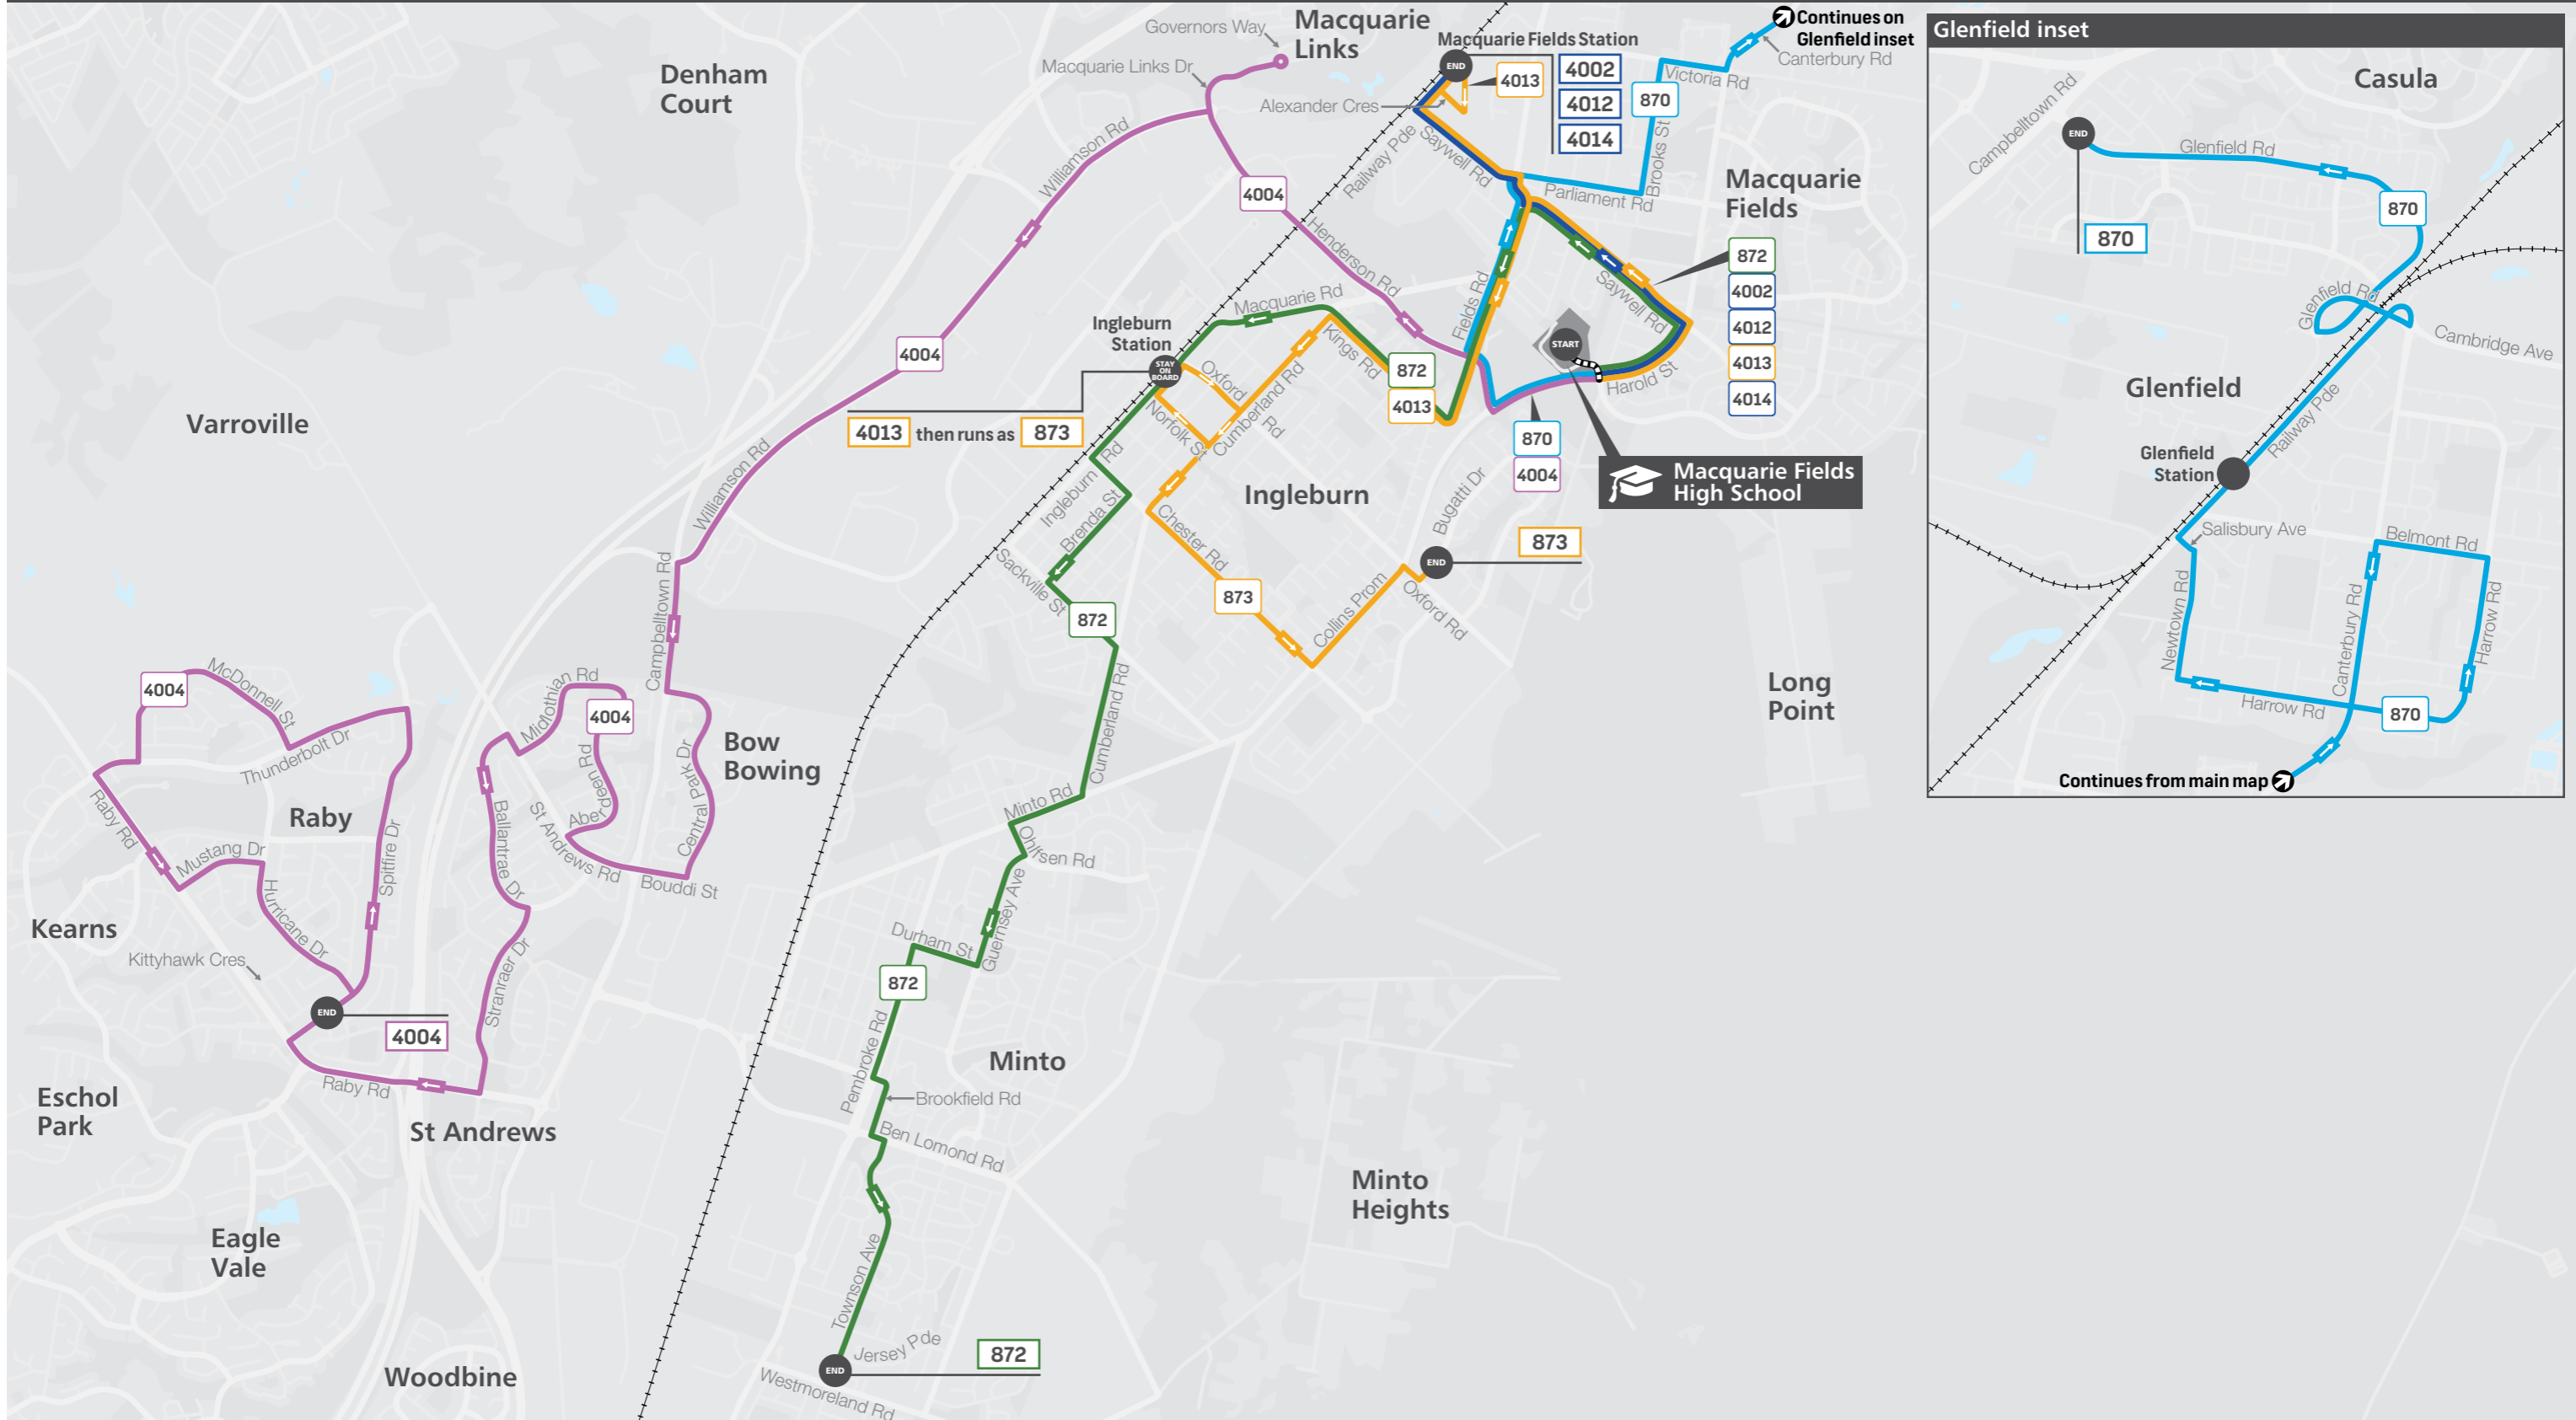

Afternoon bus route map - see next page

Page 3 of 4

The bus services contained in this timetable are run by Transit Systems.

For the most up-to-date times and travel options, use the Trip Planner or Departures at transportnsw.info. There may be more travel options available than those shown in this timetable.

Times are shown in 24-hour time (e.g. 5am = 05:00, 5pm = 17:00).

Information contained in this timetable is subject to change without notice. It does not include times for minor stops, short term changes, real-time information or any disruption alerts.

Macquarie Fields High School Timetable

Effective 8 October 2023

Afternoon bus route map

The bus services contained in this timetable are run by Transit Systems.

For the most up-to-date times and travel options, use the Trip Planner or Departures at transportnsw.info. There may be more travel options available than those shown in this timetable.